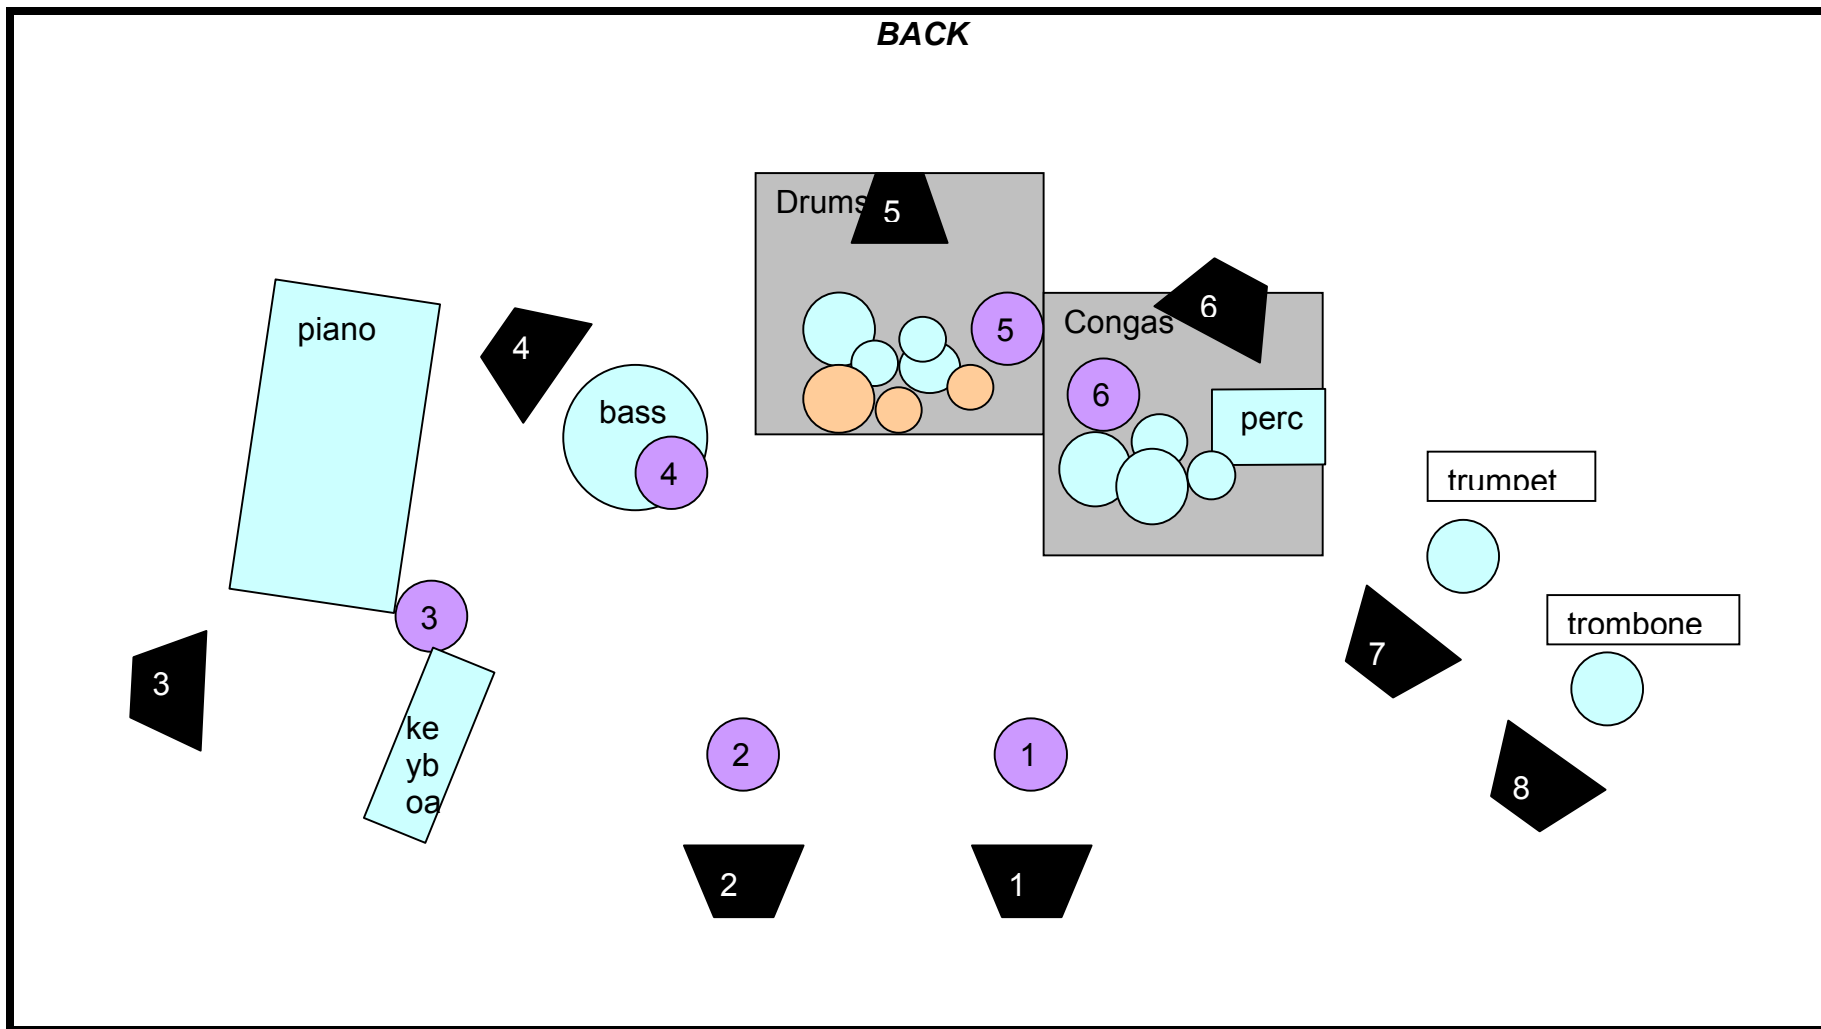

STAGE RIDER CABOCUBAJAZZ 8-tet

VOCAL

MONITOR

RISER

STAGE RIDER CABOCUBAJAZZ 8-tet

LINES SETUP

Channel	Instrument	Stand	Mic./DI	Inserts
1.	Kick	Small-boom	Shure B52	Compr.
2.	Snare	Small-boom	Shure B56	
3.	Floor Tom	Clip	Shure B98	Gate
4.	Tom 2	Clip	Shure B98	Gate
5.	Tom 1	Clip	Shure B98	Gate
6.	OH L	Big-boom	Neumann KM140 <i>(or equivalent)</i>	
7.	OH R	Big-boom	Neumann KM140 <i>(or equivalent)</i>	
8.	Conga L	Small-boom	Shure SM57	
9.	Conga R	Small-boom	Shure SM57	
10.	Percussie	Big-boom	Neumann KM140 <i>(or equivalent)</i>	
11.	Keyboard L		Active DI	
13.	Keyboard R		Active DI	
14.	Piano	Big-boom	Neumann KM140 <i>(or equivalent)</i>	
15.	Piano	Big-boom	Neumann KM140 <i>(or equivalent)</i>	
16.	Bass		Active DI	
17.	Trombone	Big-boom	AKG 414 <i>(or equivalent)</i>	
18.	Trumpet	Big-boom	Shure SM57	
19.	Vocal 1	Big-boom	Shure Beta 87	
20.	Vocal 2	Big-boom	Shure Beta 87	
21.	Vocal 3	Big-boom	Shure Beta 87	
22.	Vocal 4	Big-boom	Shure Beta 87	
23.	Vocal 5	Big-boom	Shure Beta 87	
24.	Vocal 6	Big-boom	Shure Beta 87	
25.	FX			
26.	FX			
27.	FX			

STAGE RIDER CABOCUBAJAZZ 8-tet

SOUND SYSTEM

A professional sound system capable of providing adequate clear, undistorted sound in every area of the venue.

Meyersound and D&B are examples of preferred speaker systems.

Midas en Yamaha (PM series) are examples of preferred FOH consoles.

8 monitor wedges

8 discrete monitor mixes from the MON desk.

Frontsystem: MEYERSOUND / D&B *(or equivalent)*

Monitorspeakers: MEYERSOUND / D&B *(or equivalent)*

Separate monitormix:

Group 1: Vocal (1 wedge)
Group 2: Vocal (1 wedge)
Group 3: Piano (1 wedge)
Group 4: Bass (1 wedge)
Group 5: Drums (1 wedge)
Group 6: Percussion (1 wedge)
Group 7: Trumpet (1 wedge)
Group 8: Trrombone (1 wedge)