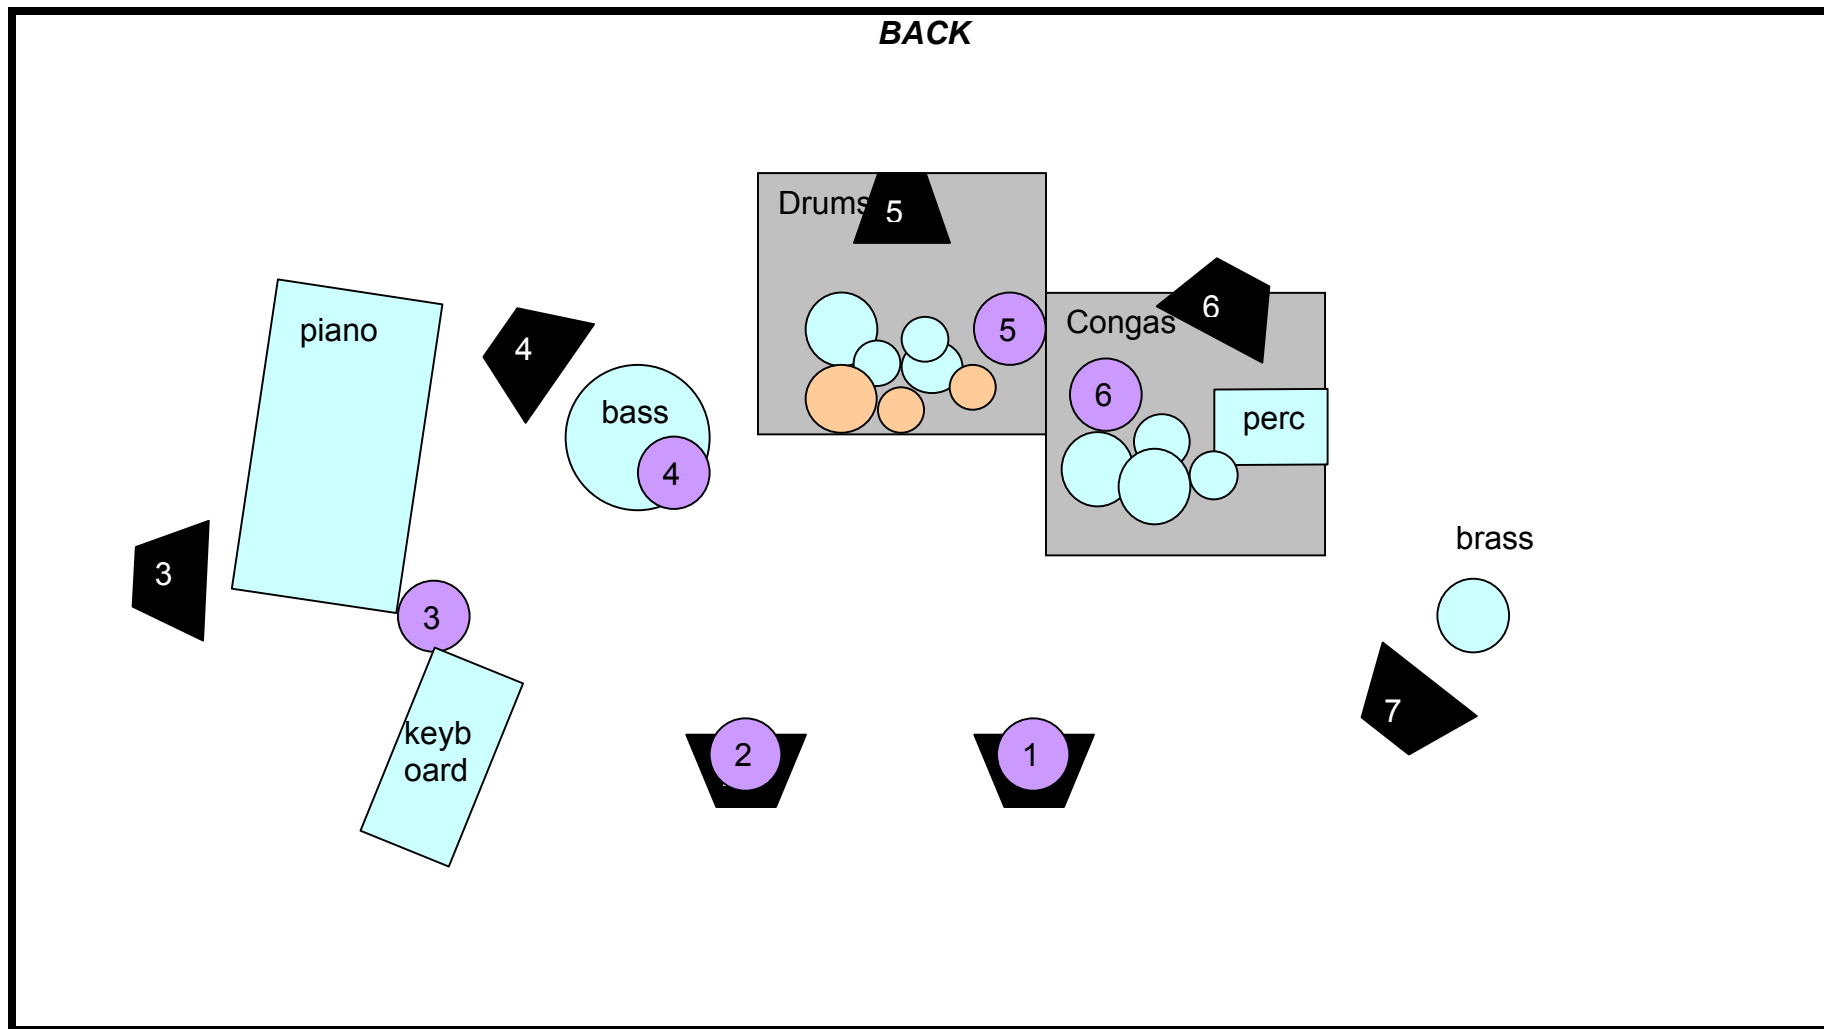

STAGE RIDER CABOCUBAJAZZ 7-tet

VOCAL

MONITOR

RISER

STAGE RIDER CABOCUBAJAZZ 7-tet

LINES SETUP

Channel	Instrument	Stand	Mic./DI	Inserts
1.	Kick	Small-boom	Shure B52	Compr.
2.	Snare	Small-boom	Shure B56	
3.	Floor Tom	Clip	Shure B98	Gate
4.	Tom 2	Clip	Shure B98	Gate
5.	Tom 1	Clip	Shure B98	Gate
6.	OH L	Big-boom	Neumann KM140 <i>(or equivalent)</i>	
7.	OH R	Big-boom	Neumann KM140 <i>(or equivalent)</i>	
8.	Conga L	Small-boom	Shure SM57	
9.	Conga R	Small-boom	Shure SM57	
10.	Percussie	Big-boom	Neumann KM140 <i>(or equivalent)</i>	
11.	Keyboard L		Active DI	
13.	Keyboard R		Active DI	
14.	Piano	Big-boom	Neumann KM140 <i>(or equivalent)</i>	
15.	Piano	Big-boom	Neumann KM140 <i>(or equivalent)</i>	
16.	Bass		Active DI	
17.	Brass	Big-boom	AKG 414 <i>(or equivalent)</i>	
18.	Vocal 1	Big-boom	Shure Beta 87	
19.	Vocal 2	Big-boom	Shure Beta 87	
20.	Vocal 3	Big-boom	Shure Beta 87	
21.	Vocal 4	Big-boom	Shure Beta 87	
22.	Vocal 5	Big-boom	Shure Beta 87	
23.	Vocal 6	Big-boom	Shure Beta 87	
24.	FX			
25.	FX			
26.	FX			

STAGE RIDER CABOCUBAJAZZ 7-tet

SOUND SYSTEM

A professional sound system capable of providing adequate clear, undistorted sound in every area of the venue.

Meyersound and D&B are examples of preferred speaker systems.

Midas en Yamaha (PM series) are examples of preferred FOH consoles.

8 monitor wedges

8 discrete monitor mixes from the MON desk.

Frontsystem: MEYERSOUND / D&B *(or equivalent)*

Monitorspeakers: MEYERSOUND / D&B *(or equivalent)*

Separate monitormix:

Group 1: Vocal (1 wedge)

Group 2: Vocal (1 wedge)

Group 3: Piano (1 wedge)

Group 4: Bass (1 wedge)

Group 5: Drums (1 wedge)

Group 6: Percussion (1 wedge)

Group 7: Trumpet (1 wedge)